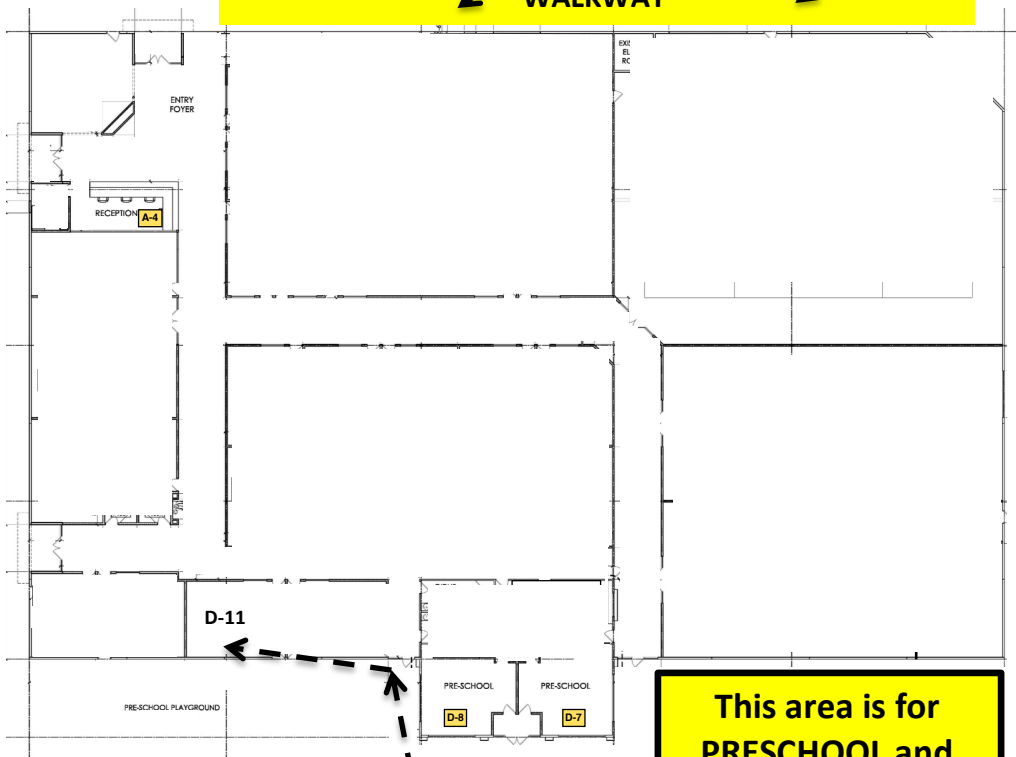

APPLE VALLEY CHRISTIAN SCHOOL

Traffic Flow Map

Rev 7/24/18

Parking
Entrance/Exit

NORTH PARKING LOT

Exit
Only

NOMWAKET ROAD

Drop-Off and Pick-Up Zone

WALKWAY

Drop-Off and Pick-Up Lane

Passing/Parking Lane

Entrance
Only

DayCare Drop-Off and Pick-Up Route

This area is for
PRESCHOOL and
DAYCARE use
ONLY

DAYCARE DROP-OFF AND PICK-UP INSTRUCTIONS

Please park your car in the Preschool parking area. Then walk in front of the Preschool classes, enter the Preschool playground through the gate, and proceed to the outside door of the Daycare Room (D-11).